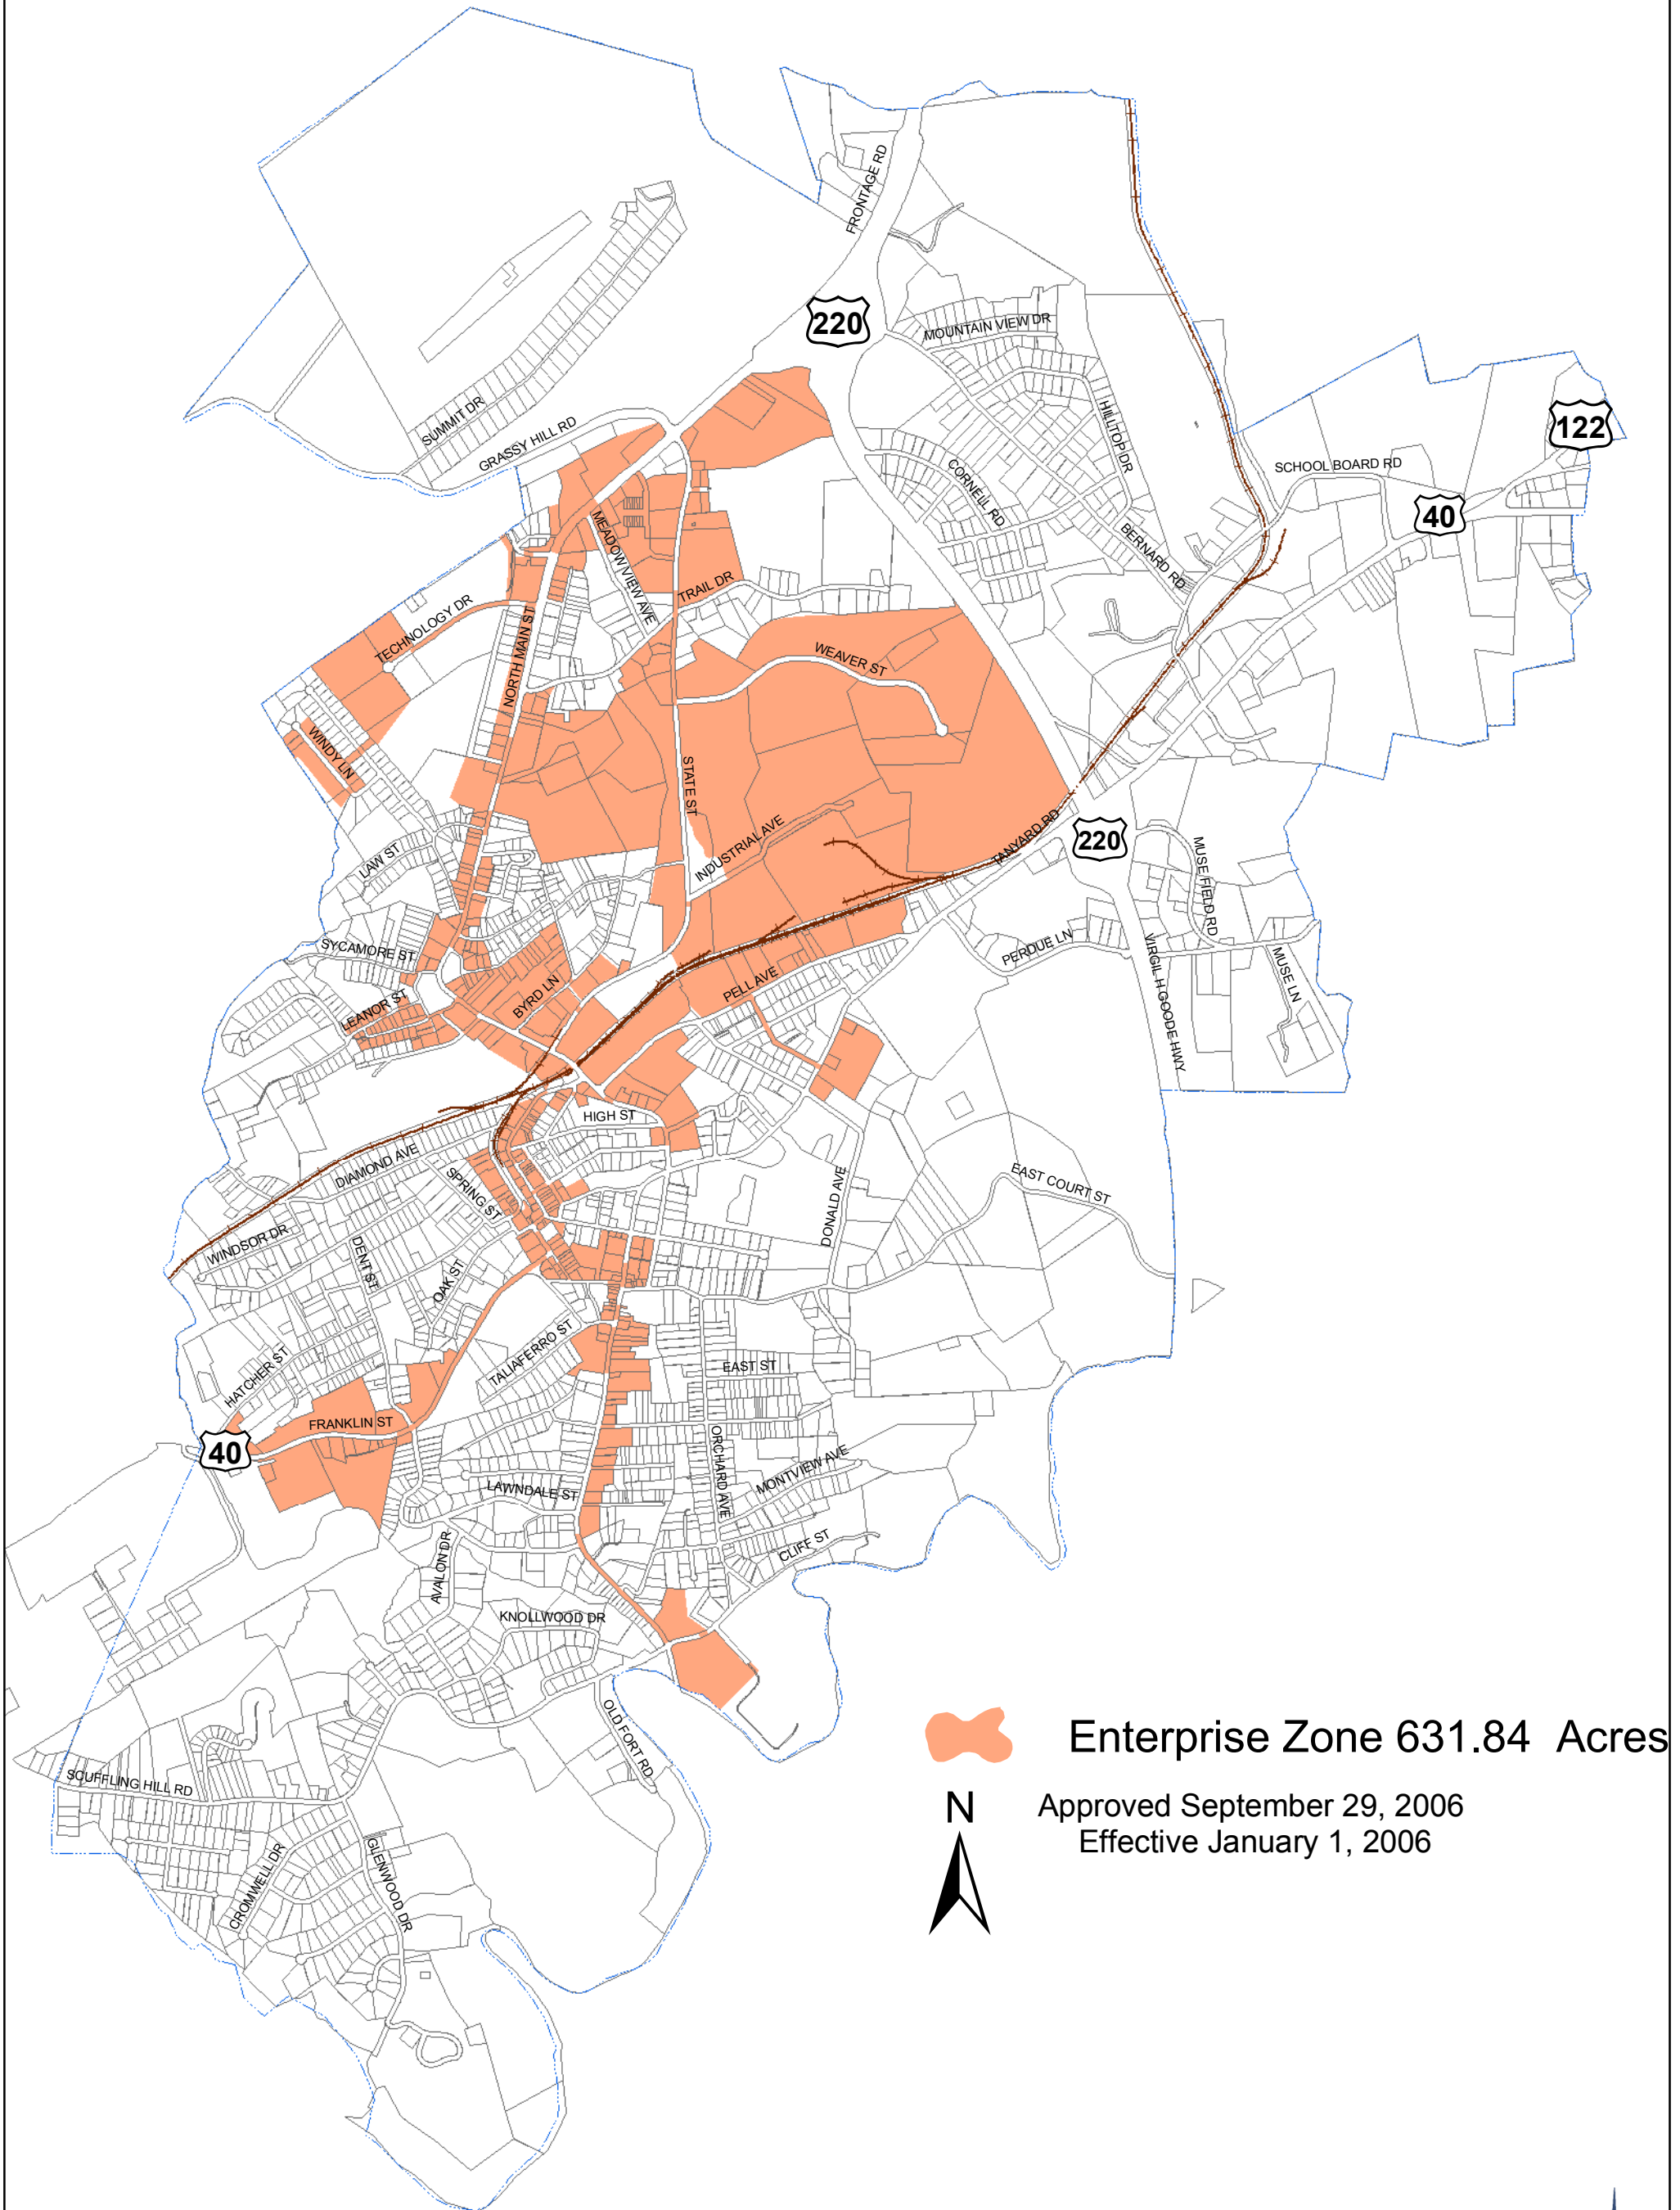

Town of Rocky Mount Enterprise Zone

Enterprise Zone 631.84 Acres

Approved September 29, 2006
Effective January 1, 2006

Created by: Thomas Furcron GIS Technician
October 2006